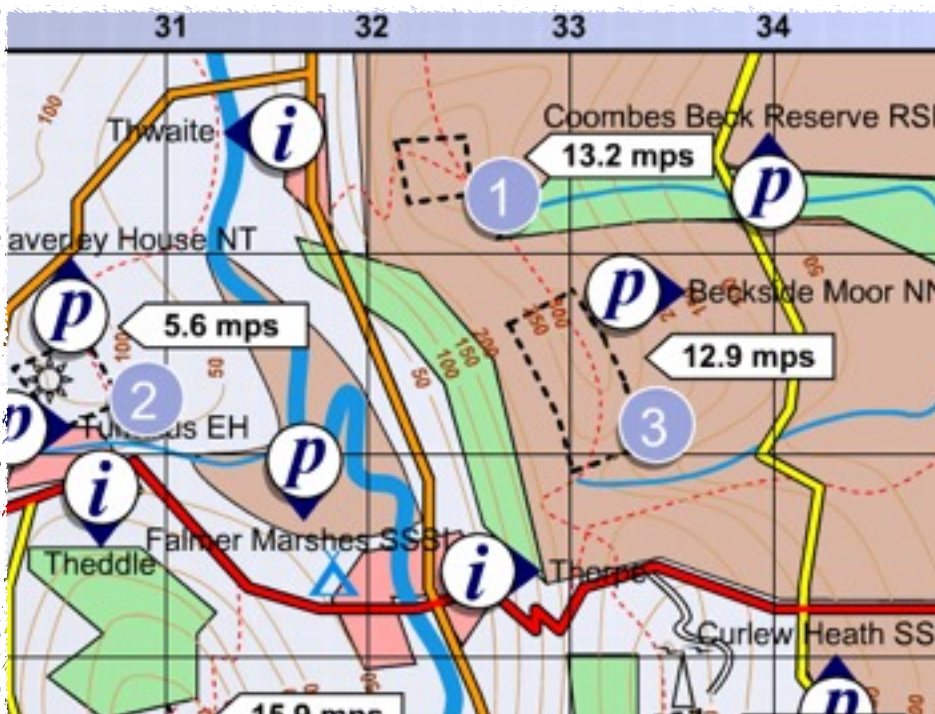

Attn: Geography/Humanities HOD

Simple Spatial Technologies,
Tuesday 22nd November, 2011
St Ignatius' College Riverview 9am-3pm

Tambourine Bay Rd,
Lane Cove, NSW

Get a simple, easy-to-follow introduction into the wonders of spatial technologies such as online GIS, Google Maps and Google Earth from an experienced classroom teacher. Spatial technologies are not only relevant to Geographers but make teaching Geography so much more fun. Contact us or visit our website for more information and a registration form.