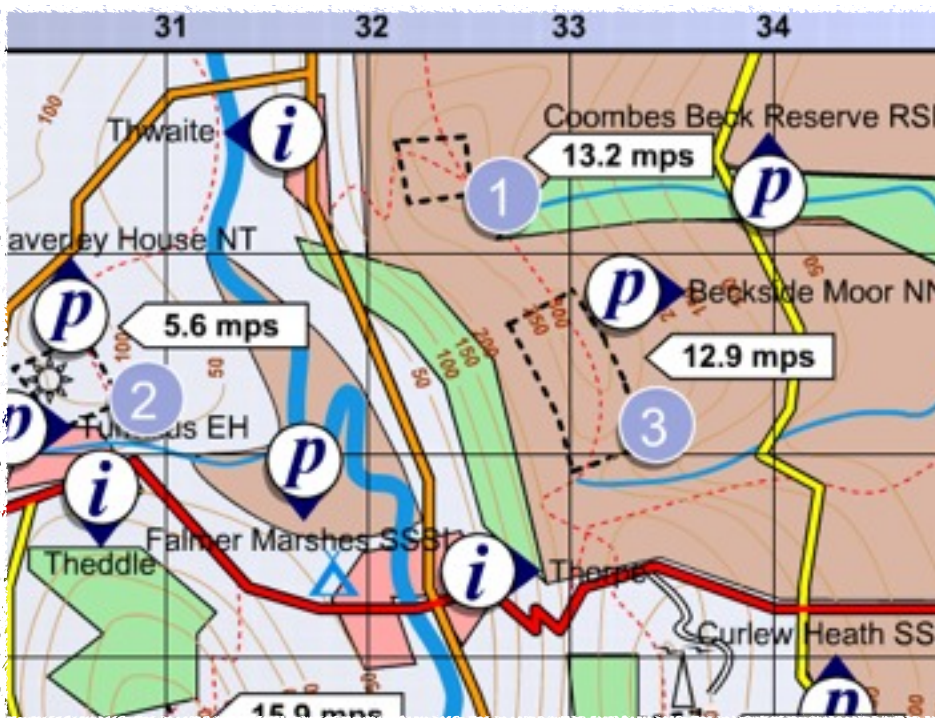

Attn: Geography/Humanities HOD

\$220 pp

Simple Spatial Technologies,
Monday 21st November, 2011
Merewether High School 9am-3pm

Chatham St,
Broadmeadow

Get a simple, easy-to-follow introduction into the wonders of spatial technologies such as online GIS, Google Maps and Google Earth from an experienced classroom teacher. Spatial technologies are not only relevant to Geographers but make teaching Geography so much more fun. Contact us or visit our website for more information and a registration form.