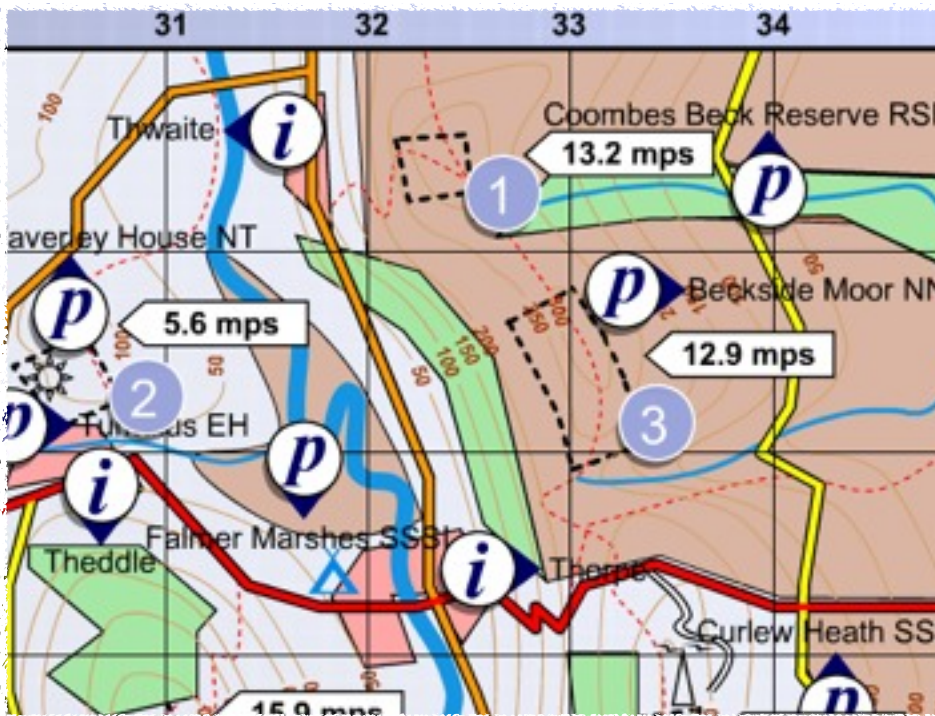

# Attn: Geography/Humanities HOD

Simple Spatial Technologies,  
Monday 14th November, 2011  
Loreto College 9am-3pm

415 Cavendish Rd,  
Coorparoo, QLD

Get a simple, easy-to-follow introduction into the wonders of spatial technologies such as online GIS, Google Maps and Google Earth from an experienced classroom teacher. Spatial technologies are not only relevant to Geographers but make teaching Geography so much more fun. Contact us or visit our website for more information and a registration form.