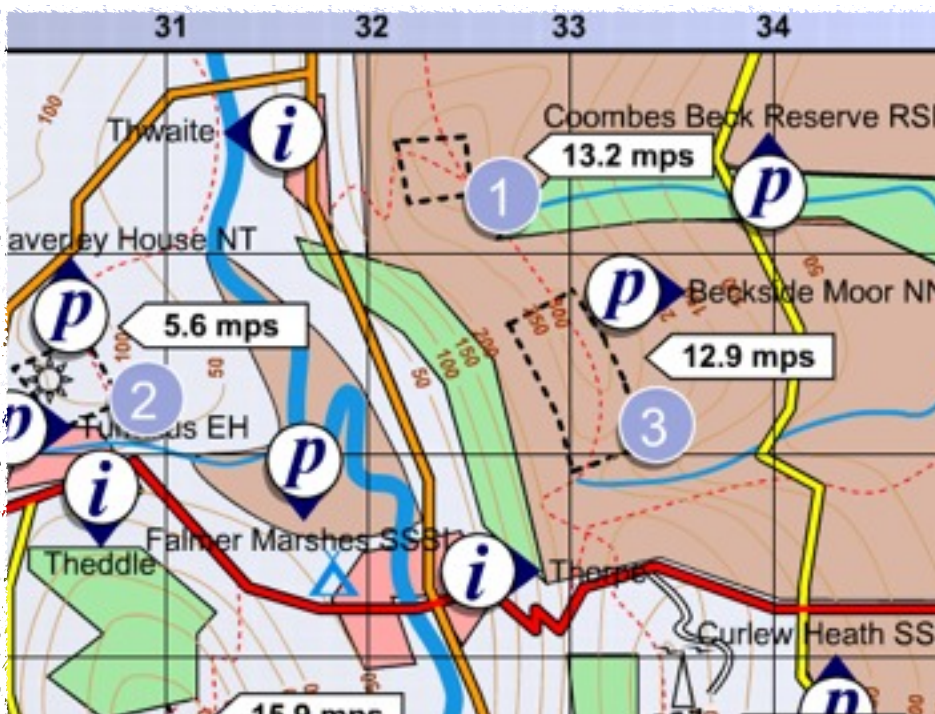

Attn: Geography/Humanities HOD

\$250 pp

Simple Spatial Technologies,
Saturday 18th February, 2012
Kormilda College 9am-3pm

Lot 1044 Berrimah Road,
Berrimah, NT

Get a simple, easy-to-follow introduction into the wonders of spatial technologies such as online GIS, Google Maps and Google Earth from an experienced classroom teacher. Spatial technologies are not only relevant to Geographers but make teaching Geography so much more fun. Contact us or visit our website for more information and a registration form.